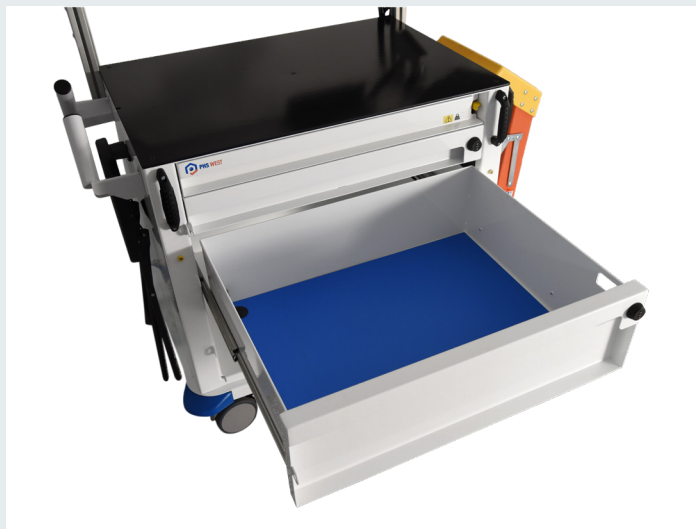

Data Center Crash Cart

UPGRADE YOUR DATA CENTER RESPONSE

Crash carts are the ultimate field medic for your critical infrastructure. Here is how they help keep your systems healthy and downtime at bay.

Strike at the Source

Bring a complete toolkit with you for on-the-spot troubleshooting. Avoid wasting trips back and forth, fast-track repairs, and minimize downtime.

Organized Arsenal

Stay organized and readily accessible with designated compartments for your laptop, tools, and equipment. Lockable drawers safeguard sensitive data.

Spacious Workspace

The pull-out work surface ensures there is ample space for maintenance tasks.

HOLISTIC CUSTOMER FOCUS

PHS West will be here to help you, your team, and your key decision makers however we can through the duration of your purchasing process.

VIRTUAL SHOWROOM

Collaborate with our knowledgeable team at a time and location convenient for you. Schedule a virtual meeting to participate in live demonstrations and receive valuable training.

6704 Bleck Drive, Rockford, MN 55373

763-498-7576 | 1-888-639-5438

www.phswest.com